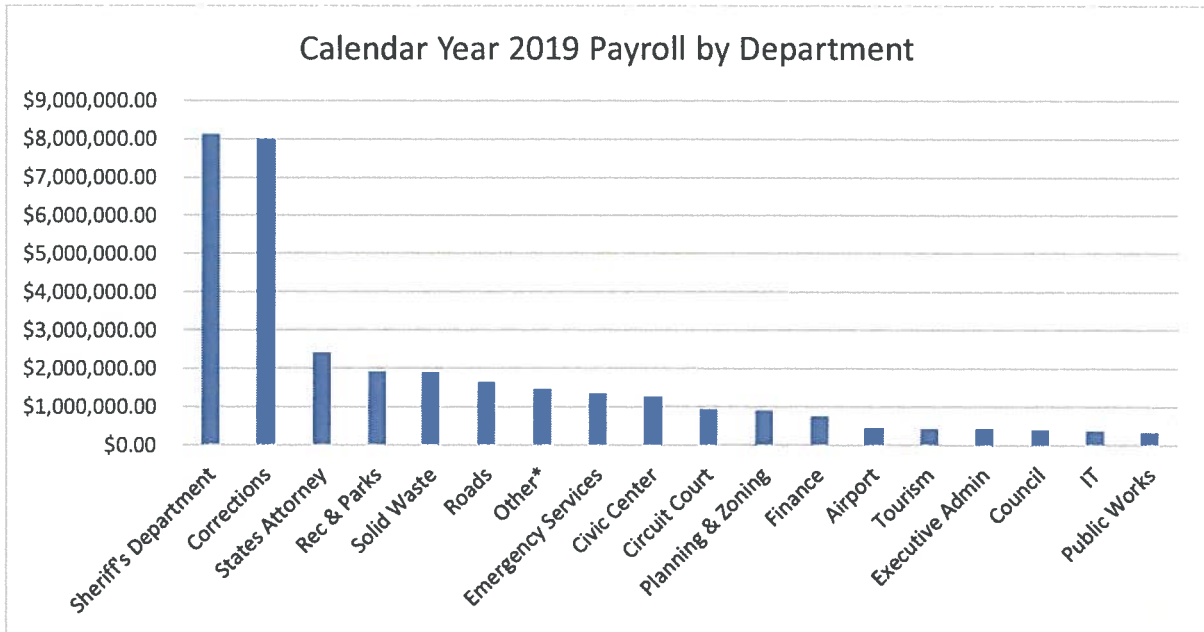

Graphical representation of expenditures by department is as follows:

*The "other" group is a total of departments with a payroll budget under $250,000

Conclusion

Based upon the tests performed during the audit and the evaluation of the overall payroll process, IA rates the system at a satisfactory level.¹

Schedule of Findings and Recommendations

1. Software Permissions

A test of permissions for TimeClock revealed an employee with access to departments outside of their own, IT made the necessary changes to the profile the same day they became aware.

An employee profile in Munis is set to auto-approve payroll during the bi-weekly approval process. IT Personnel worked with the software manufacturer to understand why the settings were not working as intended. Before publishing of this report, subsequent tests verified IT was able to remedy the issue.

2. Payday-Holiday Conflict

The County's normal scheduled payday happened to also be Christmas Day in 2019. Management has the understanding that the bi-weekly Wednesday payment is codified and not easily changed. Management worked

¹ For the purposes of this audit, IA uses a three-tier grading system recommended by the International Professional Practices Framework (IPPF) as expressed by the IPPF Practice Guide issued March 2009. The three tiers are Inadequate System of Internal Control, Adequate System of Internal Control, and Satisfactory System of Internal Control. Satisfactory findings indicate that overall controls are satisfactory, although some enhancements may be recommended. It is the highest rating on the scale.