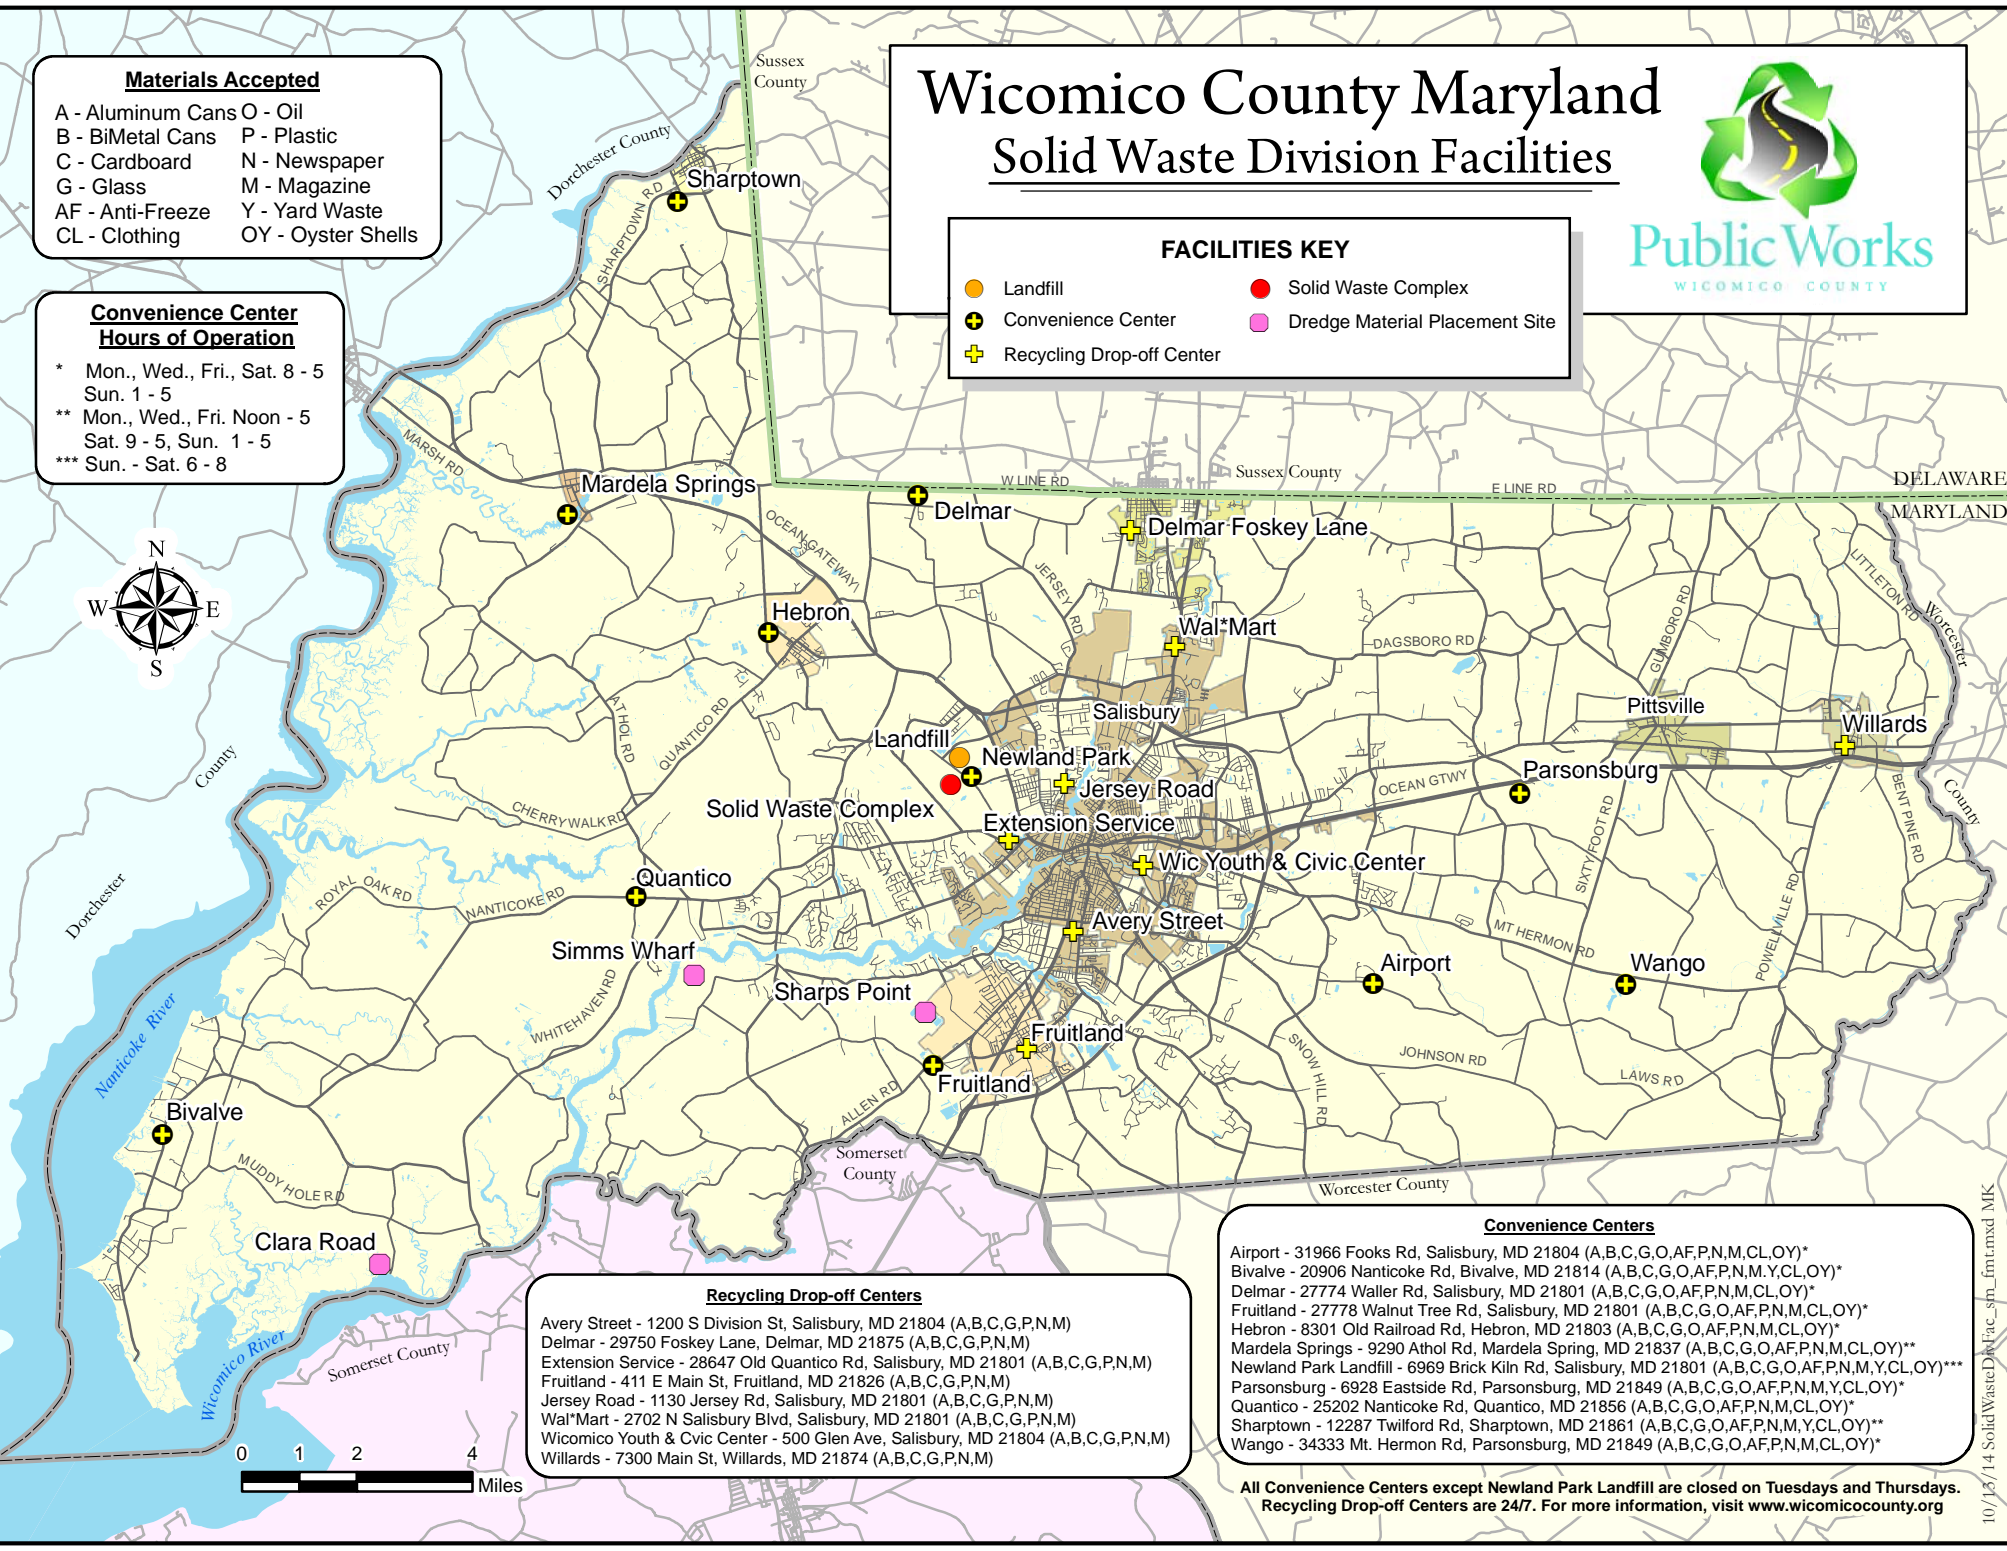

FACILITIES KEY

- Landfill
- Solid Waste Complex
- ⊕ Convenience Center
- Dredge Material Placement Site
- ⊕ Recycling Drop-off Center

- Recycling Drop-off Centers**
- Avery Street - 1200 S Division St, Salisbury, MD 21804 (A,B,C,G,P,N,M)
 - Delmar - 29750 Foskey Lane, Delmar, MD 21875 (A,B,C,G,P,N,M)
 - Extension Service - 28647 Old Quantico Rd, Salisbury, MD 21801 (A,B,C,G,P,N,M)
 - Fruitland - 411 E Main St, Fruitland, MD 21826 (A,B,C,G,P,N,M)
 - Jersey Road - 1130 Jersey Rd, Salisbury, MD 21801 (A,B,C,G,P,N,M)
 - Wal*Mart - 2702 N Salisbury Blvd, Salisbury, MD 21801 (A,B,C,G,P,N,M)
 - Wicomico Youth & Civic Center - 500 Glen Ave, Salisbury, MD 21804 (A,B,C,G,P,N,M)
 - Willards - 7300 Main St, Willards, MD 21874 (A,B,C,G,P,N,M)

- Convenience Centers**
- Airport - 31966 Fooks Rd, Salisbury, MD 21804 (A,B,C,G,O,AF,P,N,M,CL,OY)*
 - Bivalve - 20906 Nanticoke Rd, Bivalve, MD 21814 (A,B,C,G,O,AF,P,N,M,Y,CL,OY)*
 - Delmar - 27774 Waller Rd, Salisbury, MD 21801 (A,B,C,G,O,AF,P,N,M,CL,OY)*
 - Fruitland - 27778 Walnut Tree Rd, Salisbury, MD 21801 (A,B,C,G,O,AF,P,N,M,CL,OY)*
 - Hebron - 8301 Old Railroad Rd, Hebron, MD 21803 (A,B,C,G,O,AF,P,N,M,CL,OY)*
 - Mardela Springs - 9290 Athol Rd, Mardela Spring, MD 21837 (A,B,C,G,O,AF,P,N,M,CL,OY)**
 - Newland Park Landfill - 6969 Brick Kiln Rd, Salisbury, MD 21801 (A,B,C,G,O,AF,P,N,M,Y,CL,OY)**
 - Parsonsburg - 6928 Eastside Rd, Parsonsburg, MD 21849 (A,B,C,G,O,AF,P,N,M,Y,CL,OY)*
 - Quantico - 25202 Nanticoke Rd, Quantico, MD 21856 (A,B,C,G,O,AF,P,N,M,CL,OY)*
 - Sharptown - 12287 Twiford Rd, Sharptown, MD 21861 (A,B,C,G,O,AF,P,N,M,Y,CL,OY)**
 - Wango - 34333 Mt. Hermon Rd, Parsonsburg, MD 21849 (A,B,C,G,O,AF,P,N,M,CL,OY)*

All Convenience Centers except Newland Park Landfill are closed on Tuesdays and Thursdays. Recycling Drop-off Centers are 24/7. For more information, visit www.wicomicocounty.org